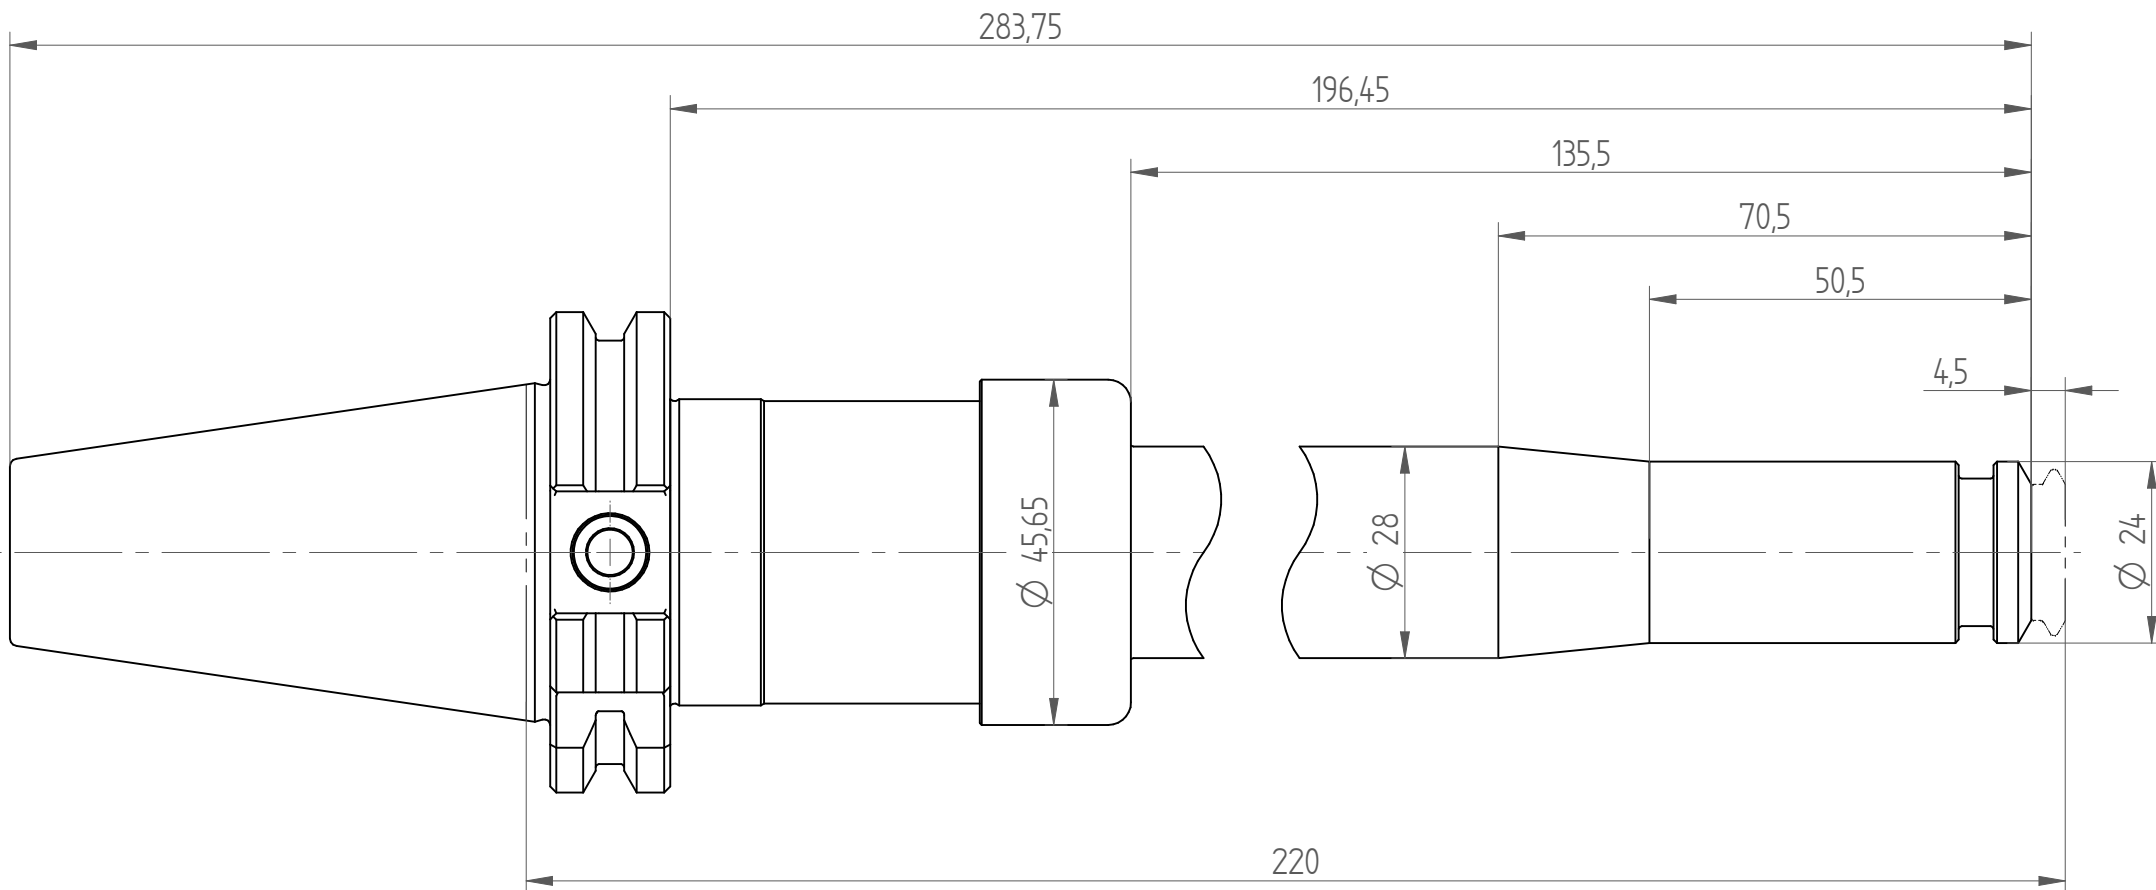

Swiss
Precision
Tools

REGO-FIX®

REGO-FIX AG
Obermattweg 60
4456 Tenniken / Switzerland

Phone +41 61 976 14 66
Fax +41 61 976 14 14
www.rego-fix.com

This is a non-controlled copy. All information given herein is subject to change without notice

The information given herein has been carefully checked and is believed to be correct. REGO-FIX, however, assumes no responsibility or liability for any errors, inaccuracies or omissions that may appear in this drawing

This document is subject to copyright laws. No part of this document may be reproduced or transmitted in any form or any means, electronic or mechanic, for any purpose, without the express written permission of REGO-FIX

Type : TC40_PG15x220_XL
Part No. : 884273050
Date : 15.01.2015
Scale : 1:1